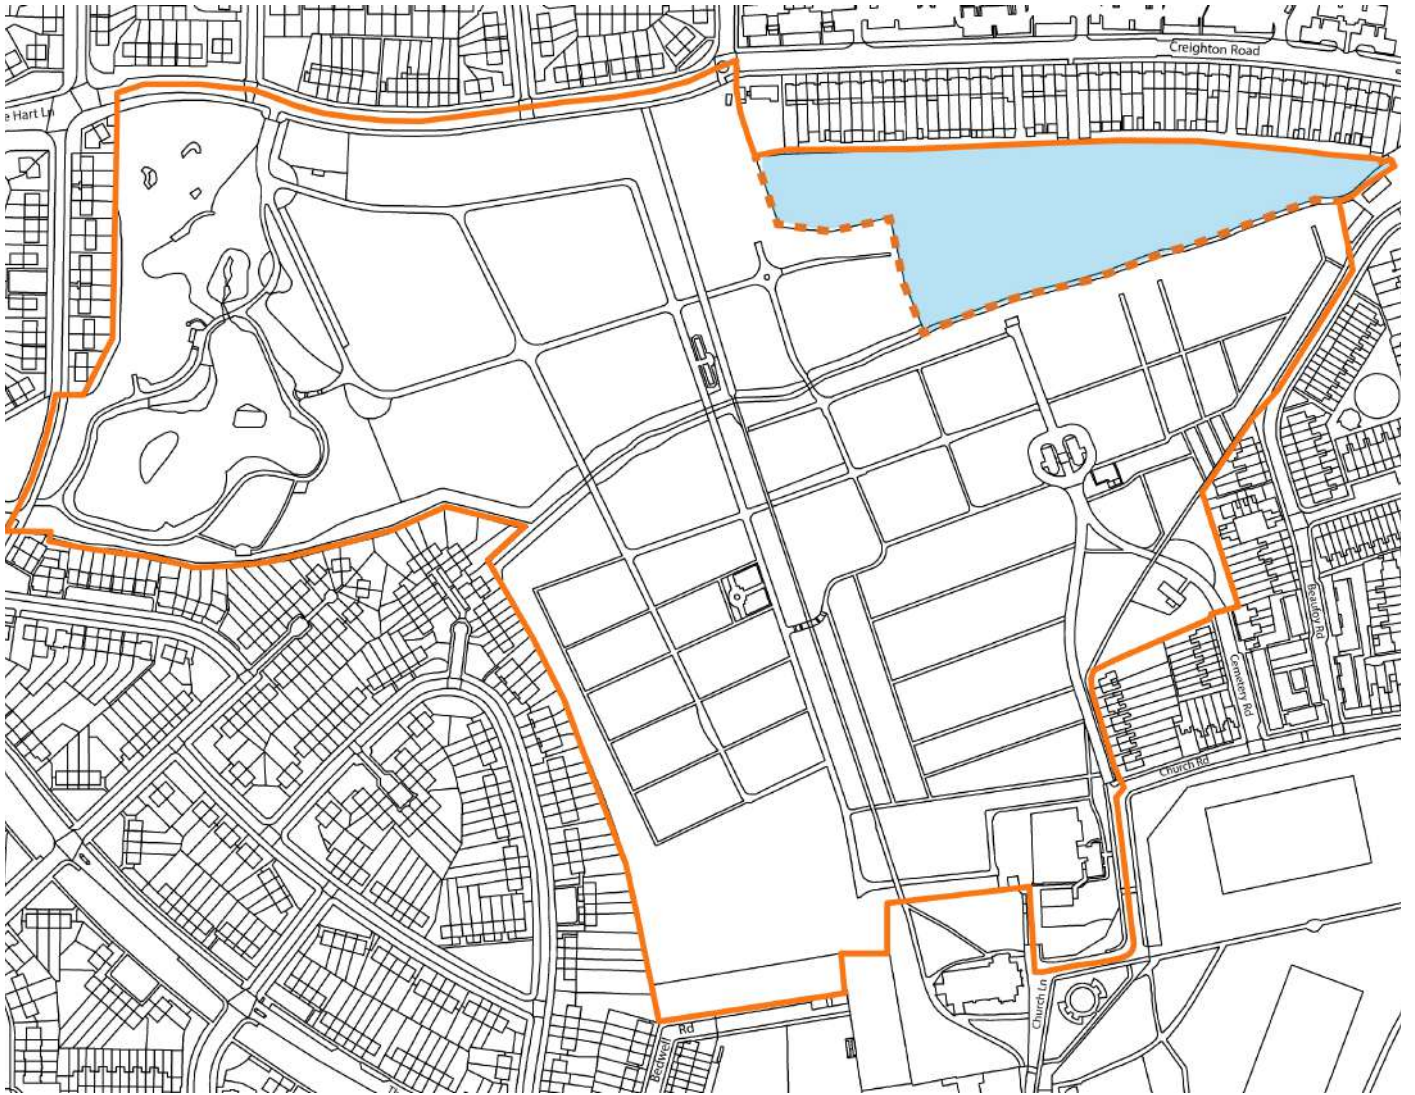

Bruce Castle Boundary review map

Tottenham Cemetery Boundary Review map